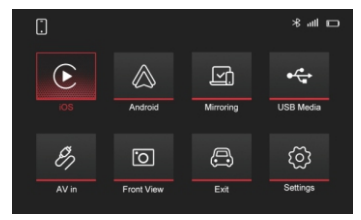

DIP setting:

1	2	3	7	Car models	8
OFF	OFF	OFF	/	Audi A3 / Q2	/
ON	ON	ON		Porsche PCM 4.0 / 4.1	
OFF	OFF	ON		2017 - A4/A5/S5/Q5/Q7	
OFF	ON	ON		VW Golf 7	
ON	OFF	ON		Skoda Octavia	
ON	OFF	OFF		Other VW models	
4	5	6	Screen Size		
OFF	OFF	/	5.8 inch MIB/MIB2		
OFF	ON		Audi 7 inch VW 6.5 / 7 / 8 inch Porsche 7 / 8 inch		
ON	OFF		Audi 8.3 inch		

How to switch

OEM UI

Press and hold "BACK" button

Add on module interface

VW/ Porsche Press and hold "MEDIA" button

Add on module interface